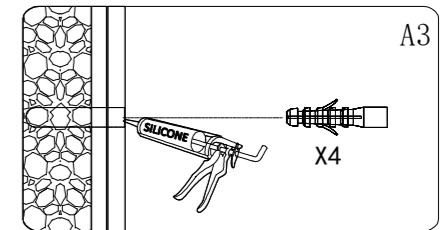

CURE BLACK

montážní návod / installation instruction

CB70, CB80, CB90, CB100, CB110

CB120, CB140

CB350

CB350

EN14428
Glass shower enclosure
cleaning efficiency: conforming
impact resistance: conforming
operating life: conforming

Skleněné sprchové zástěny
schopnost: vyhovuje
odolnost proti nárazu: vyhovuje
životnost: vyhovuje

GELCO

GELCO s.r.o., Makovského 1341, 163 000 Praha 6

1

2