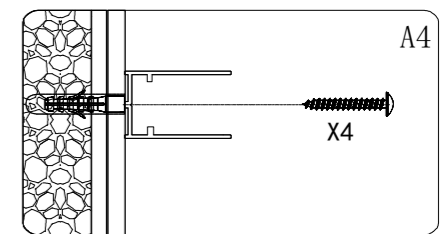

CURE BLACK

montážní návod / installation instruction

CB70, CB80, CB90, CB100, CB110

CB120, CB140

CB350

CB350

EN14428
Glass shower enclosure
cleaning efficiency: conforming
impact resistance: conforming
operating life: conforming

Skleněné sprchové zástěny
schopnost: vyhovuje
odolnost proti nárazu: vyhovuje
životnost: vyhovuje

GELCO

GELCO s.r.o., Makovského 1341, 163 000 Praha 6

1

2