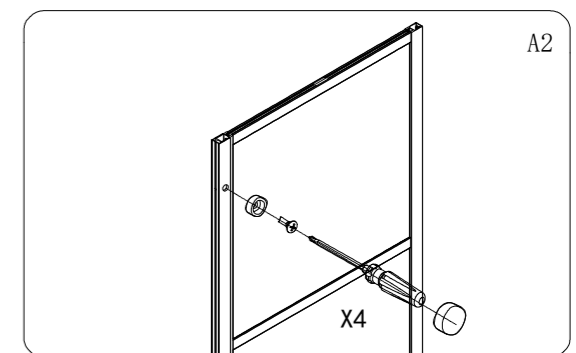

CURE BLACK

montážní návod / installation instruction

CB70, CB80, CB90, CB100, CB110

CB120, CB140

CB350

CB350

EN14428
Glass shower enclosure
cleaning efficiency: conforming
impact resistance: conforming
operating life: conforming

Skleněné sprchové zástěny
schopnost: vyhovuje
odolnost proti nárazu: vyhovuje
životnost: vyhovuje

GELCO

GELCO s.r.o., Makovského 1341, 163 000 Praha 6

1

2