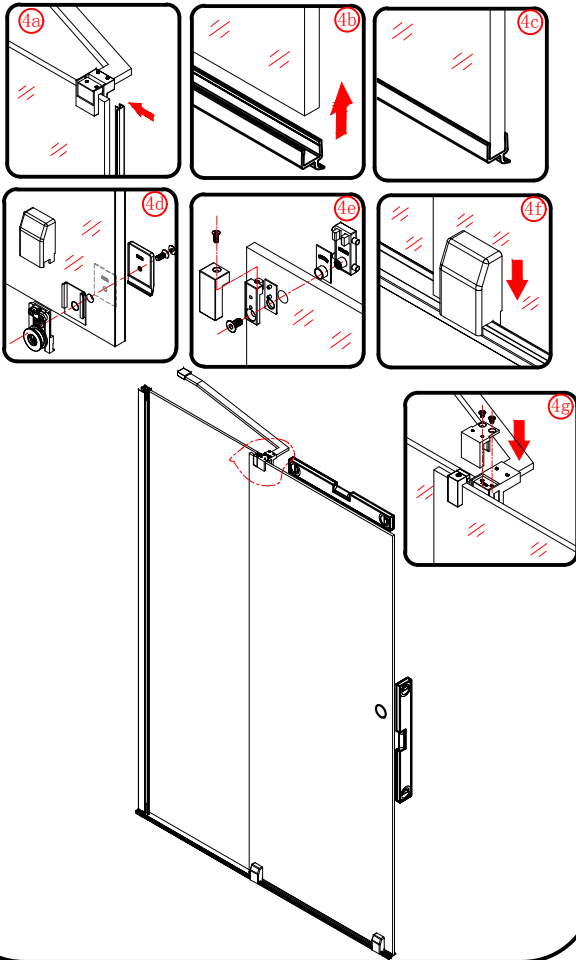

4

5

6

CE

Polysan s.r.o.
Nesměřice 52
285 22 Zruč nad Sázavou
Czech Republic
www.polysan.net

EN 14428

Glass shower enclosure
cleaning efficiency: conforming
impact resistance: conforming
operating life: conforming

Skleněné sprchové zástěny
schopnost čištění: vyhovuje
odolnost proti nárazu: vyhovuje
životnost: vyhovuje