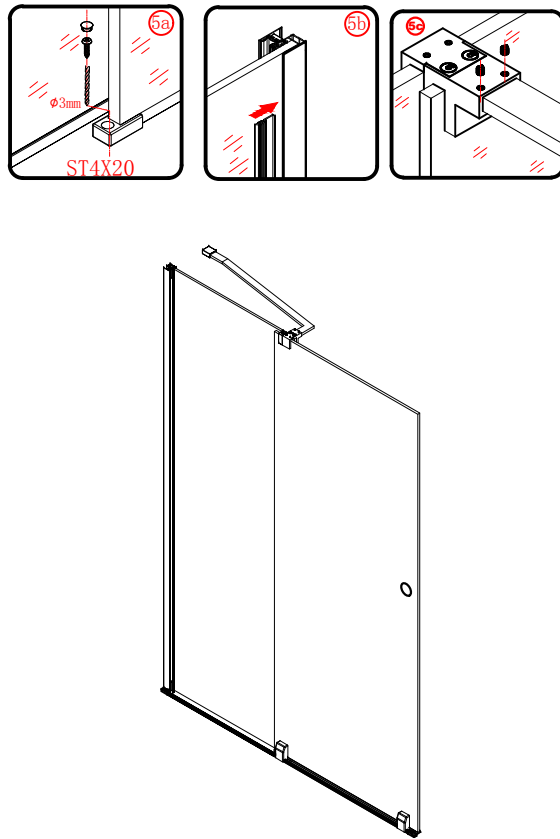

4

5

6

CE

Polysan s.r.o.
Nesměřice 52
285 22 Zruč nad Sázavou
Czech Republic
www.polysan.net

EN 14428

Glass shower enclosure
cleaning efficiency: conforming
impact resistance: conforming
operating life: conforming

Skleněné sprchové zástěny
schopnost čištění: vyhovuje
odolnost proti nárazu: vyhovuje
životnost: vyhovuje