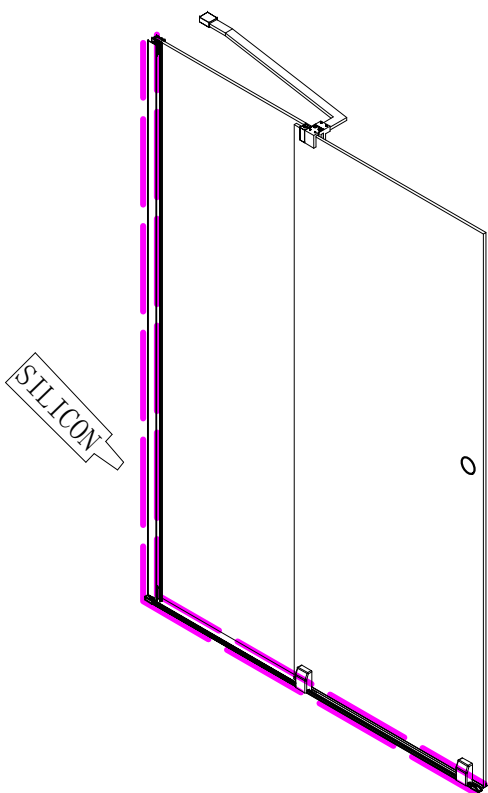

MODULAR SHOWER

MS5-120/160

polysan 

Polysan s.r.o.
Nesměřice 52
285 22 Zruč nad Sázavou
Czech Republic
www.polysan.net

4

5

6

CE

Polysan s.r.o.
Nesměřice 52
285 22 Zruč nad Sázavou
Czech Republic
www.polysan.net

EN 14428

Glass shower enclosure
cleaning efficiency: conforming
impact resistance: conforming
operating life: conforming