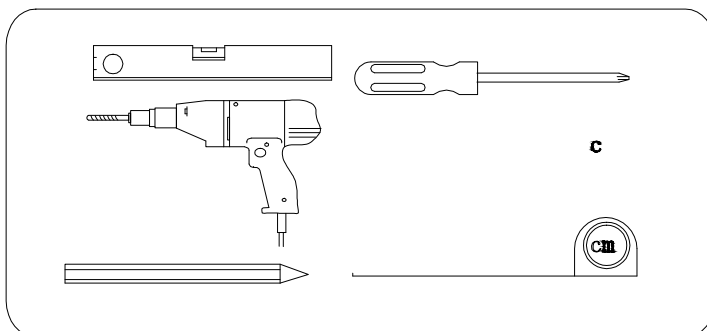

MODULAR SHOWER

MS5-120/160

polysan

Polysan s.r.o.
Nesměřice 52
285 22 Zruč nad Sázavou
Czech Republic
www.polysan.net