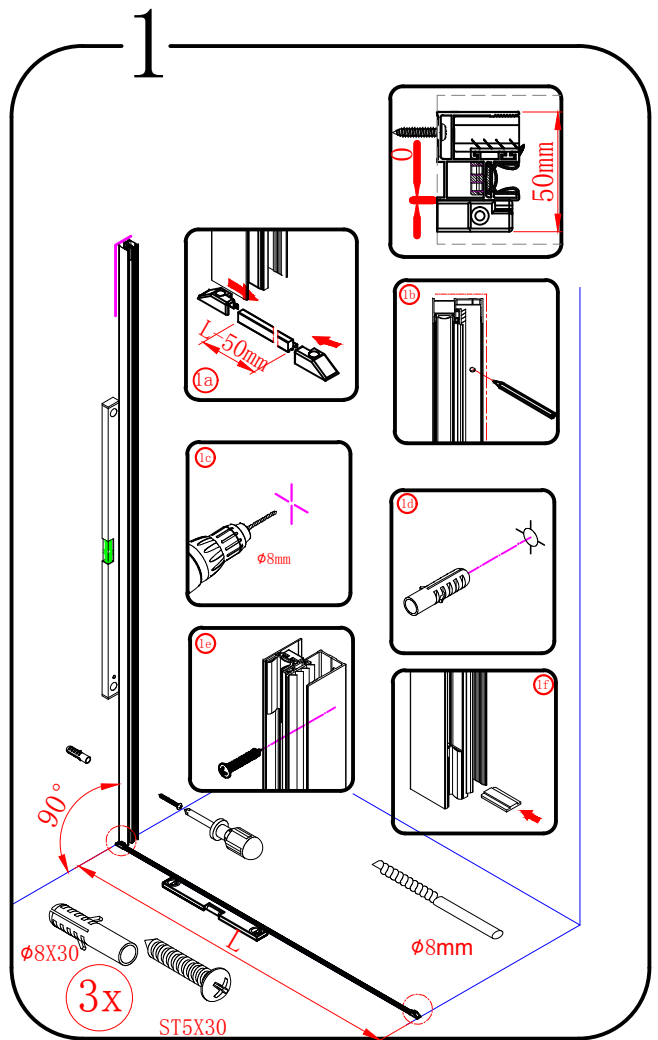

MODULAR SHOWER

MS5-120/160

polysan 

Polysan s.r.o.
Nesměřice 52
285 22 Zruč nad Sázavou
Czech Republic
www.polysan.net

4

5

6

CE

Polysan s.r.o.
Nesměřice 52
285 22 Zruč nad Sázavou
Czech Republic
www.polysan.net

EN 14428

Glass shower enclosure
cleaning efficiency: conforming
impact resistance: conforming
operating life: conforming