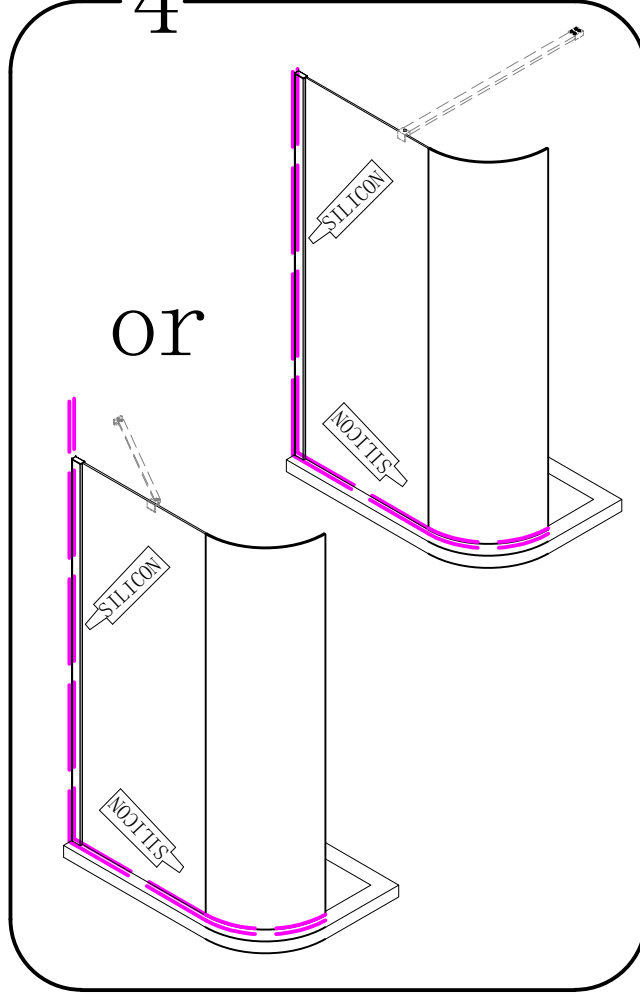

3b or

4

CE

Polysan s.r.o.
Nesměřice 52
285 22 Zruč nad Sázavou
Czech Republic
www.polysan.net

EN 14428

Glass shower enclosure
cleaning efficiency: conforming
impact resistance: conforming
operating life: conforming

Skleněné sprchové zástěny
schopnost čištění: vyhovuje
odolnost proti nárazu: vyhovuje
životnost: vyhovuje