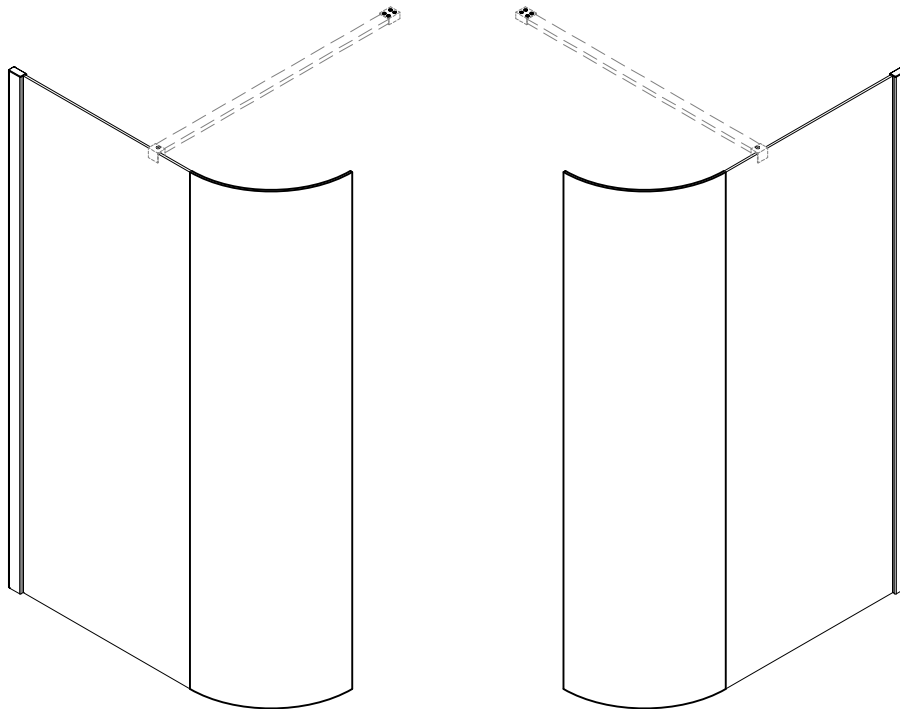

MODULAR SHOWER

MS1-100/120C