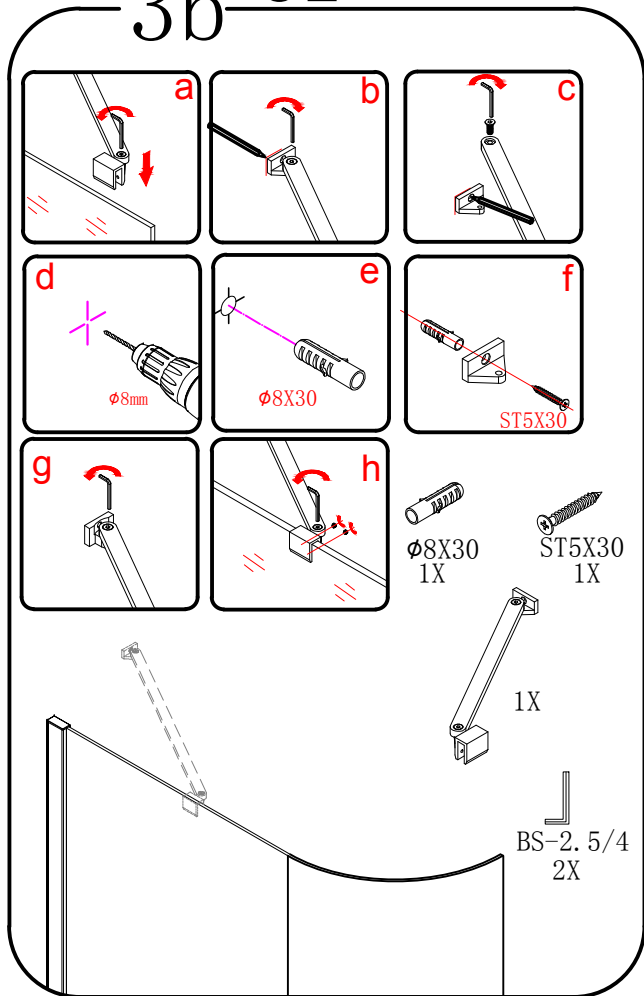

MODULAR SHOWER

MS1-100/120C

or

polysan 

Polysan s.r.o.
Nesměřice 52
285 22 Zruč nad Sázavou
Czech Republic
www.polysan.net

3b or

4

CE

Polysan s.r.o.
 Nesměřice 52
 285 22 Zruč nad Sázavou
 Czech Republic
 www.polysan.net

EN 14428

Glass shower enclosure
 cleaning efficiency: conforming
 impact resistance: conforming
 operating life: conforming