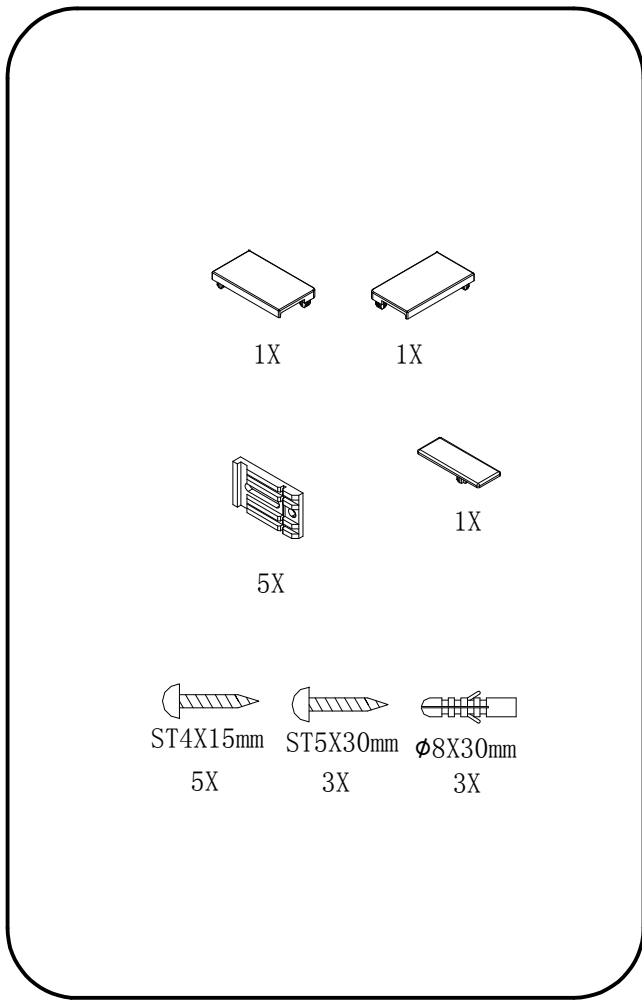

MODULAR SHOWER

MS1-100/120C

or

polysan 

Polysan s.r.o.
Nesměřice 52
285 22 Zruč nad Sázavou
Czech Republic
www.polysan.net

3b or

4

CE

Polysan s.r.o.
 Nesměřice 52
 285 22 Zruč nad Sázavou
 Czech Republic
 www.polysan.net

EN 14428

Glass shower enclosure
 cleaning efficiency: conforming
 impact resistance: conforming
 operating life: conforming