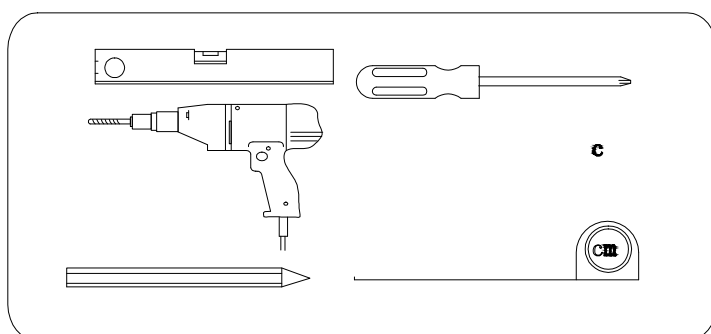

MODULAR SHOWER

MS1-100/120C

or

polysan

Polysan s.r.o.
Nesměřice 52
285 22 Zruč nad Sázavou
Czech Republic
www.polysan.net