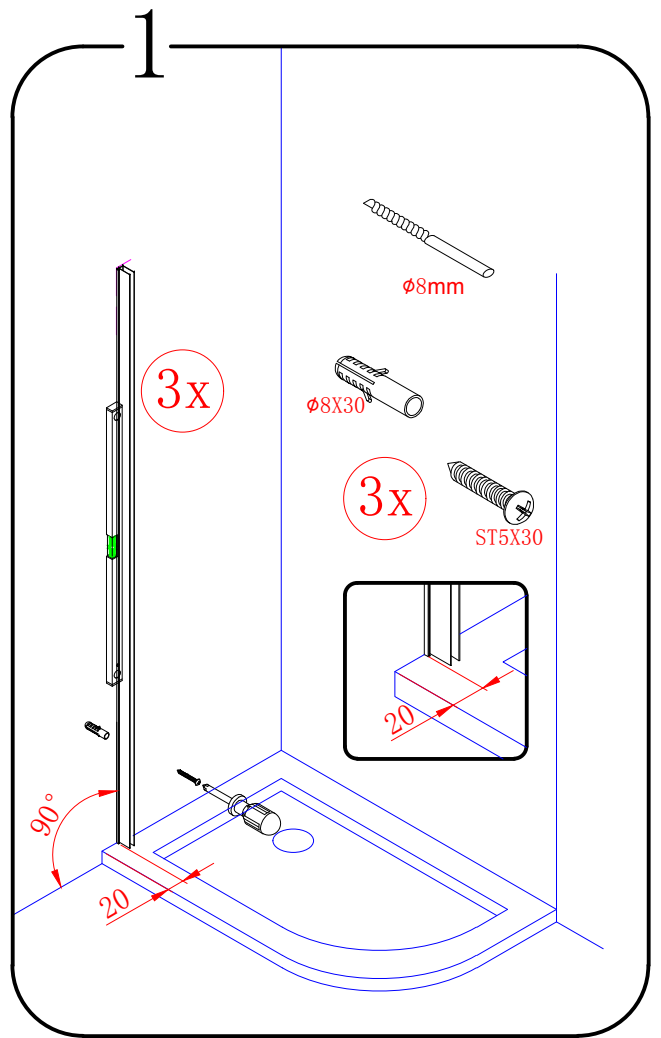

MODULAR SHOWER

MS1-100/120C

or

polysan 

Polysan s.r.o.
Nesměřice 52
285 22 Zruč nad Sázavou
Czech Republic
www.polysan.net

3b or

4

CE

Polysan s.r.o.
 Nesměřice 52
 285 22 Zruč nad Sázavou
 Czech Republic
 www.polysan.net

EN 14428

Glass shower enclosure
 cleaning efficiency: conforming
 impact resistance: conforming
 operating life: conforming