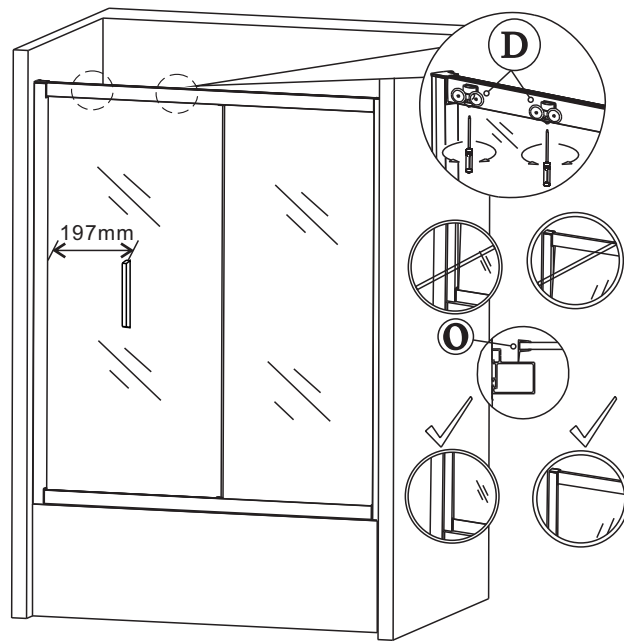

12

13

Polysan s.r.o.  
Nesměřice 52  
285 22 Zruč nad Sázavou  
Czech Republic  
[www.polysan.net](http://www.polysan.net)

EN 14428

Glass shower enclosure  
cleaning efficiency: conforming  
impact resistance: conforming  
operating life: conforming