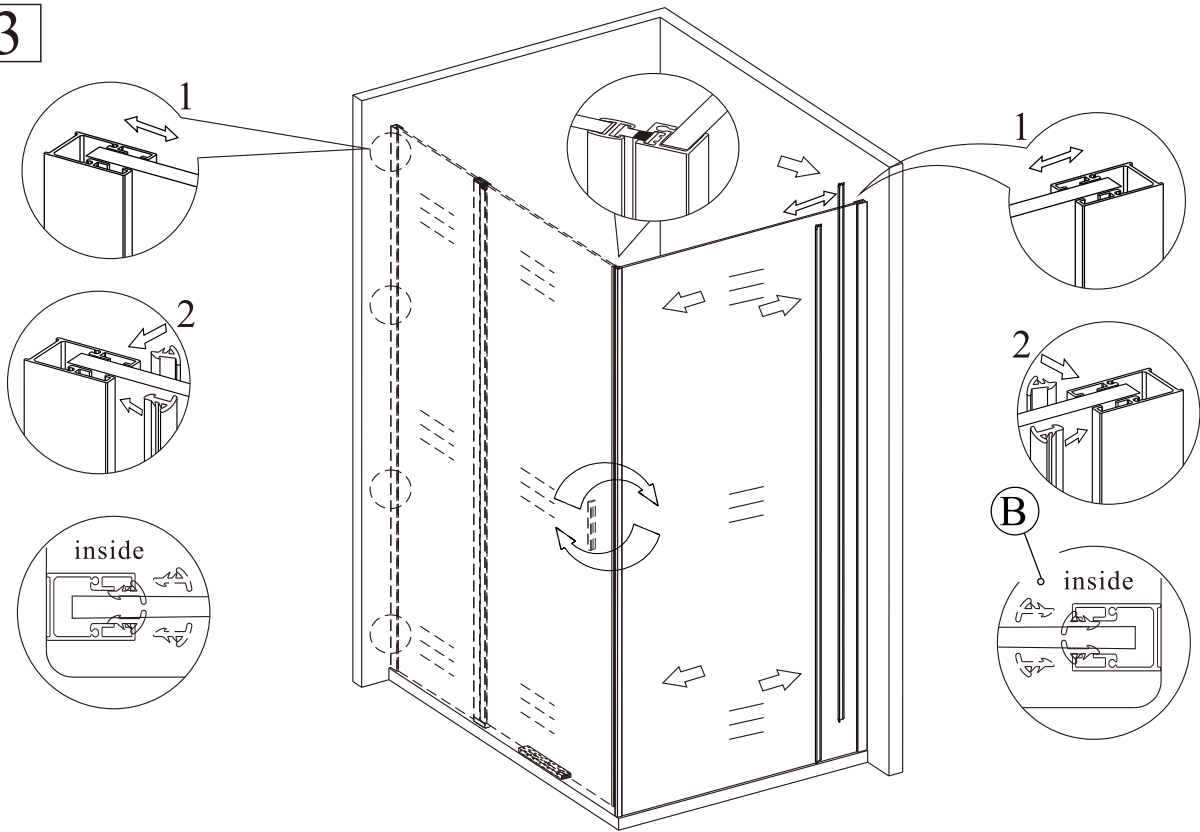

4

5

6

CE

Polysan s.r.o.
Nesměřice 52
285 22 Zruč nad Sázavou
Czech Republic
www.polysan.net

EN 14428

Glass shower enclosure
cleaning efficiency: conforming
impact resistance: conforming
operating life: conforming