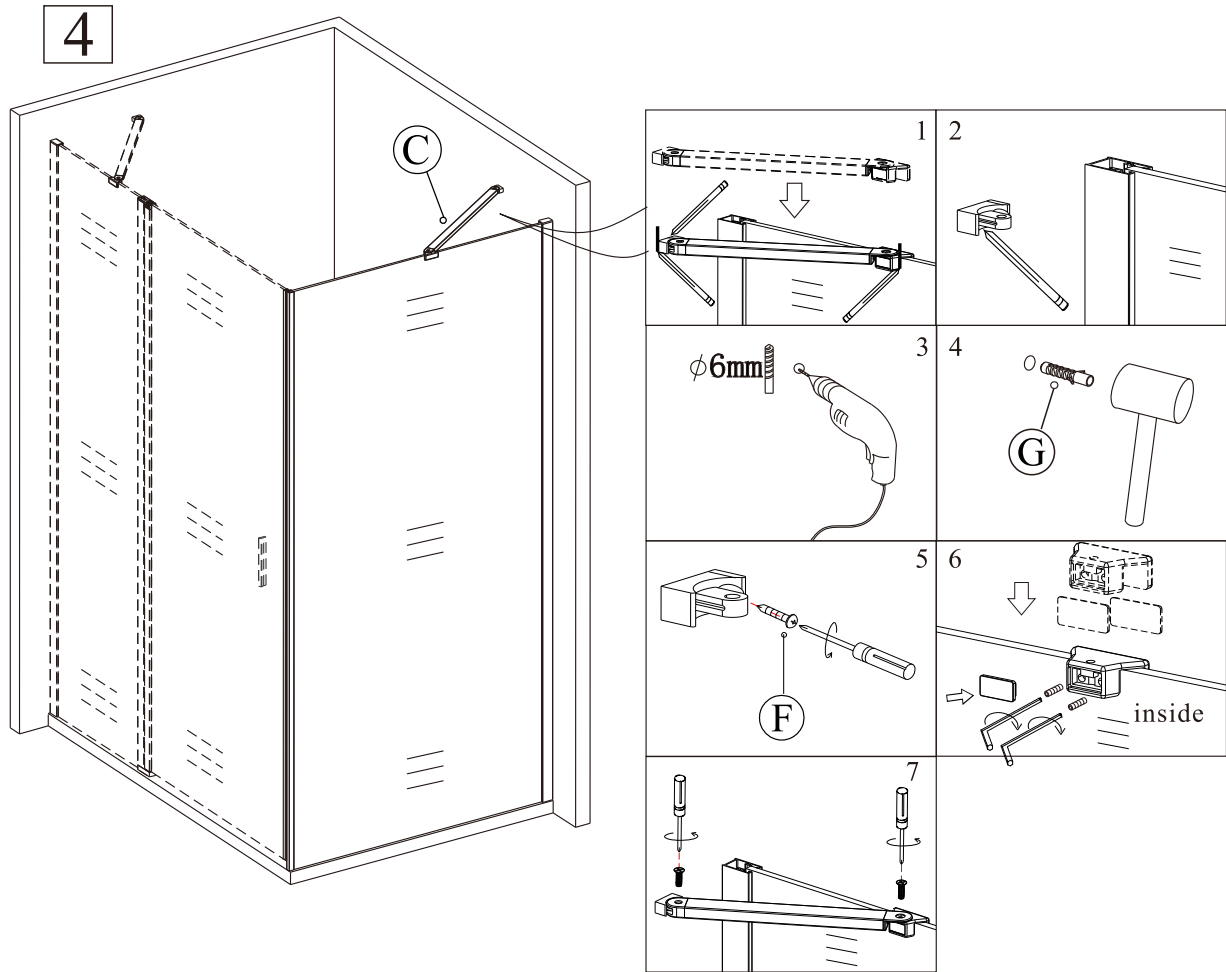

4

5

6

Polysan s.r.o.
Nesměřice 52
285 22 Zruč nad Sázavou
Czech Republic
www.polysan.net

EN 14428

Glass shower enclosure
cleaning efficiency: conforming
impact resistance: conforming
operating life: conforming