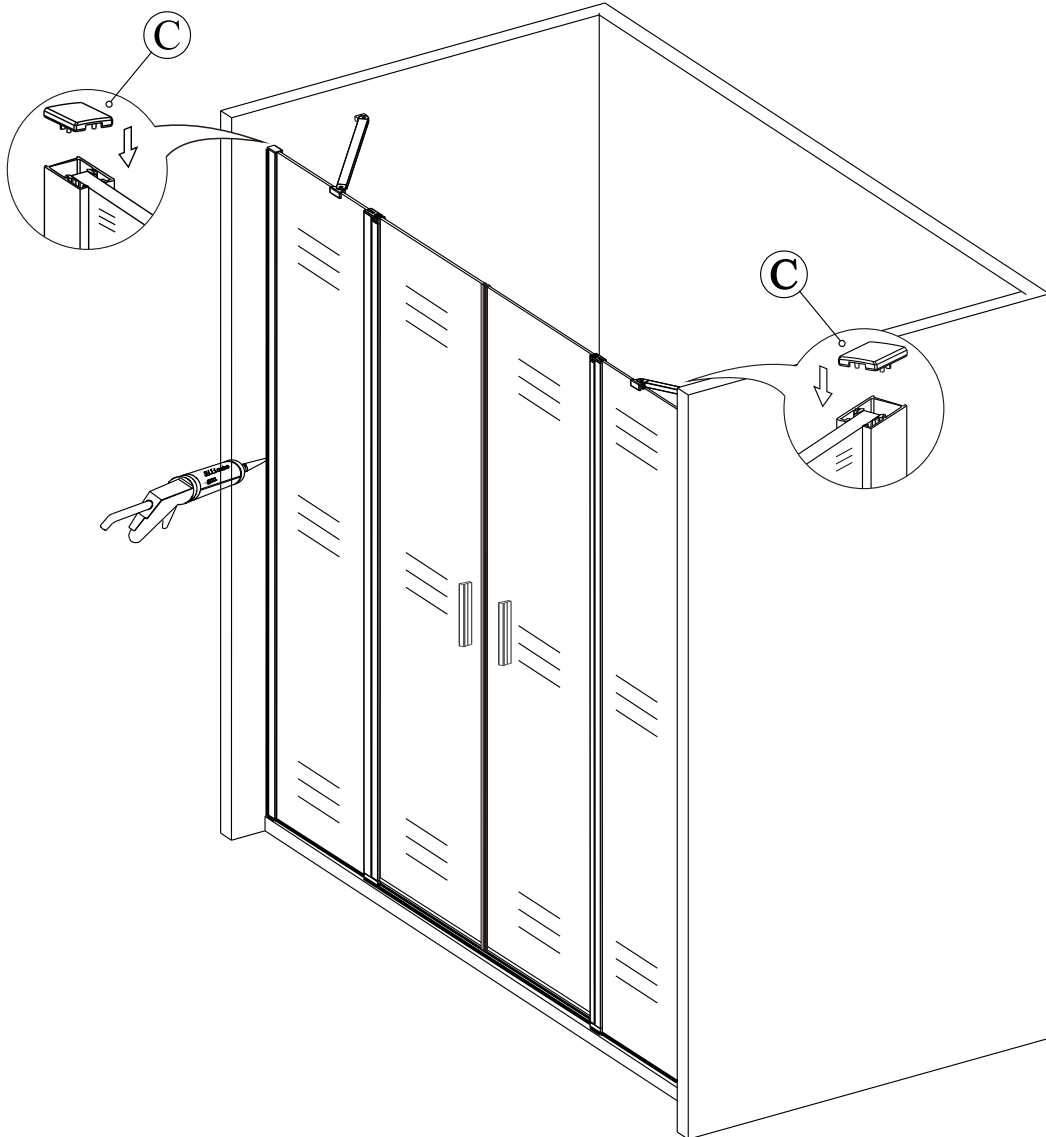

10

Polysan s.r.o.
Nesměřice 52
285 22 Zruč nad Sázavou
Czech Republic
www.polysan.net

EN 14428

Glass shower enclosure
cleaning efficiency: conforming
impact resistance: conforming
operating life: conforming