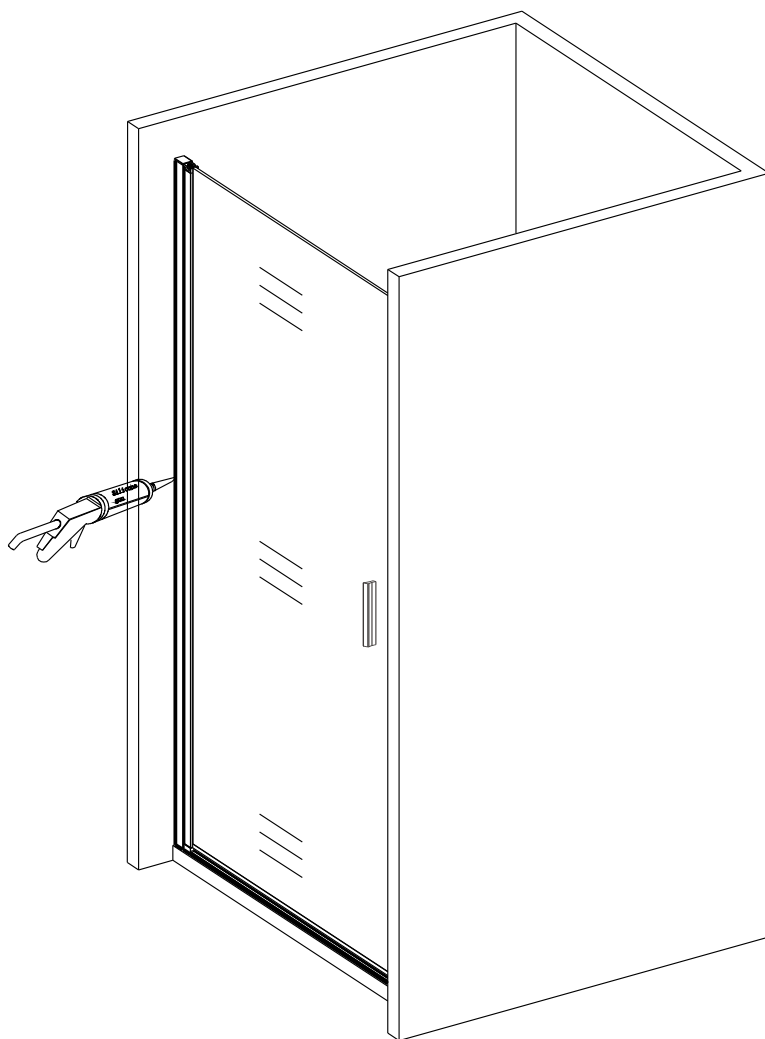

8

9

10

11

Polysan s.r.o.
Nesměřice 52
285 22 Zruč nad Sázavou
Czech Republic
www.polysan.net

EN 14428

Glass shower enclosure
cleaning efficiency: conforming
impact resistance: conforming
operating life: conforming