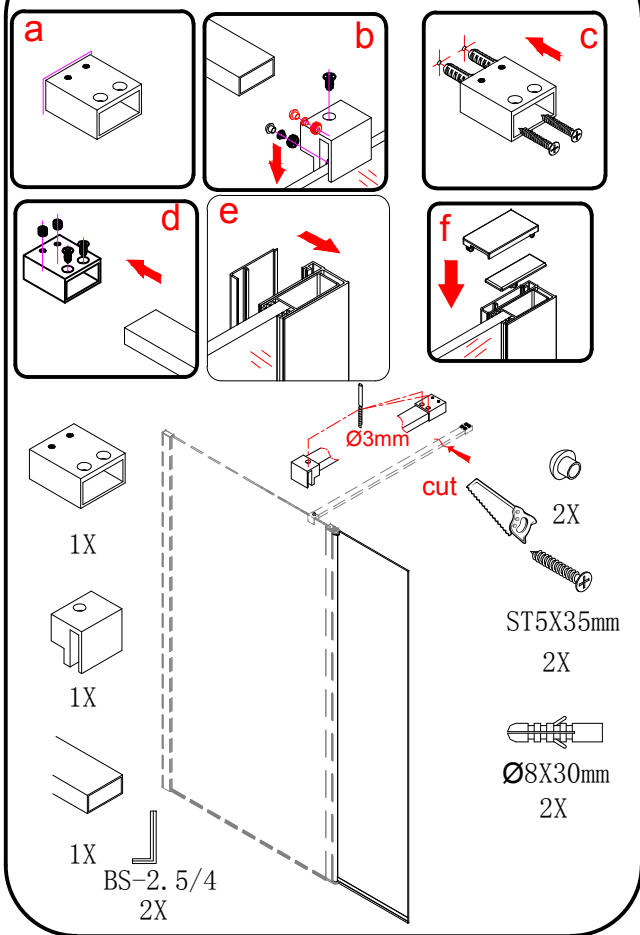

4a

or 4b

5

Polysan s.r.o.
Nesměřice 52
285 22 Zruč nad Sázavou
Czech Republic
www.polysan.net

EN 14428

Glass shower enclosure
cleaning efficiency: conforming
impact resistance: conforming
operating life: conforming

Skleněné sprchové zástěny
schopnost čištění: vyhovuje
odolnost proti nárazu: vyhovuje
životnost: vyhovuje