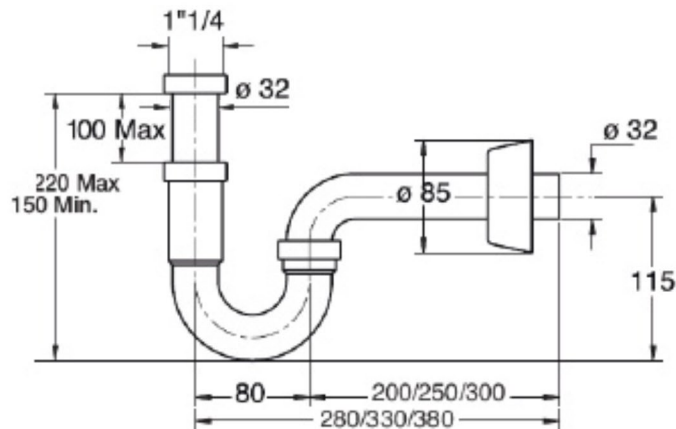

Trap "Tubular" chrome-plated, without waste

Material: ABS

Colour: chrome-plated

Code	Description	Quantity	Packing	Volume
0220EC20K7	Waste connection 1"1/4, outlet \varnothing 32 x 250 mm	25	D2	0,063

0220EC20K7