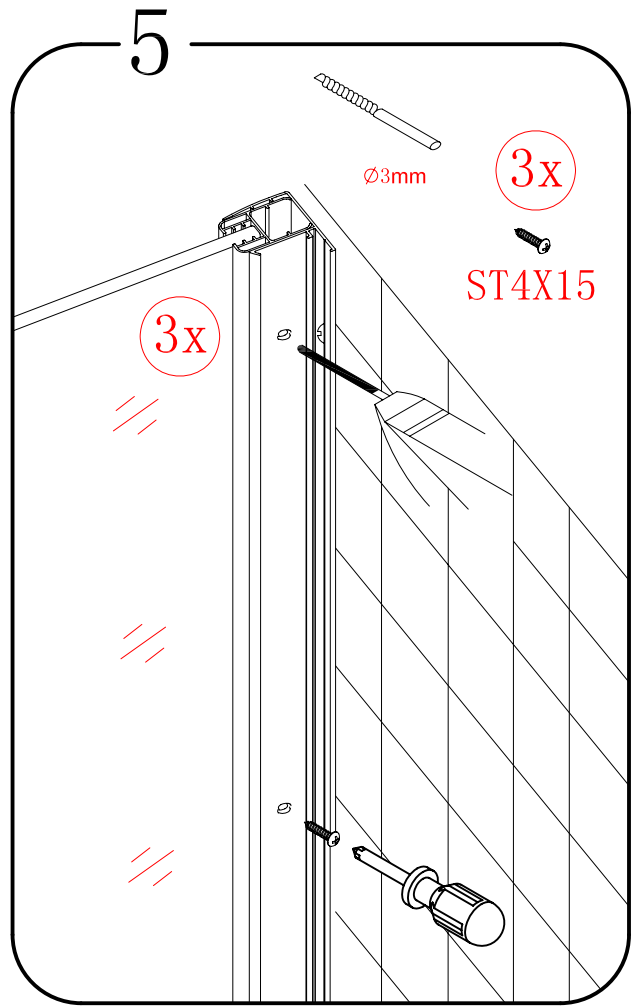

LEGRO

GL1190 GL1110
GL1111 GL1112

The logo for GELCO, featuring a stylized 'G' with an orange and blue square above it, followed by the word 'GELCO' in a bold, blue, sans-serif font.

GELCO s.r.o.
Makovského 1341
163 00 Praha 6
info@gelcocz.eu